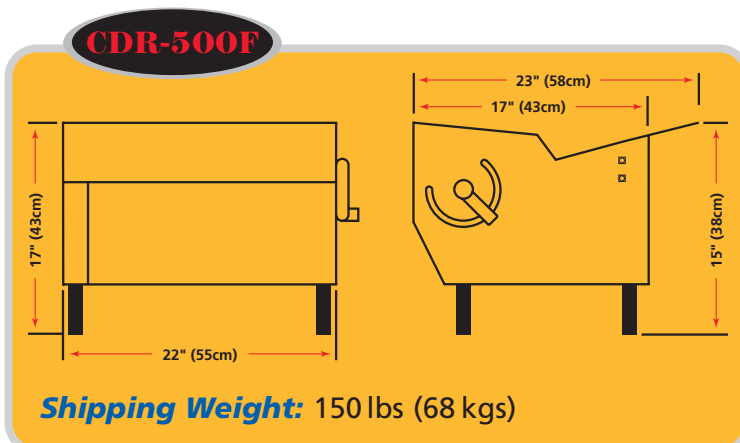

SPECIFICATIONS

Scrapers: Synthetic, spring loaded, removable

Rollers: Synthetic, non-sticking

Bearings: Sealed ball bearings

Gear Motor: Heavy duty 3/4 HP, 1 phase 115v/60Hz or 220v/50Hz

Finishing: All stainless steel

Legs: 4" adjustable

Discharge: Large all stainless steel tray

DIMENSIONS

(Specifications subject to change without notice)

MADE IN THE U.S.A. 05.11.12