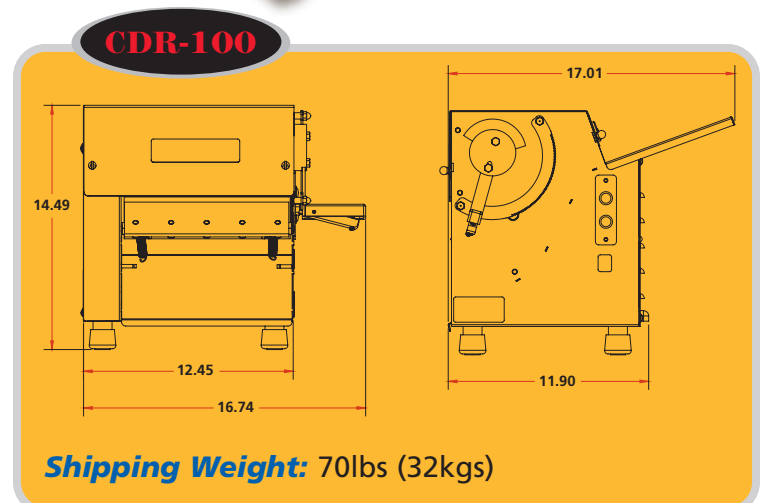

SPECIFICATIONS

Scrapers: Synthetic, spring loaded, removable

Rollers: Synthetic, non-sticking

Bearings: Sealed ball bearings

Gear Motor: Heavy duty 3/4 HP, 1 phase 115v/60Hz or 220v/50Hz

Finishing: All stainless steel

Legs: 4" adjustable

Discharge: Large all stainless steel tray

DIMENSIONS

(Specifications subject to change without notice)

MADE IN THE U.S.A. 05.11.12