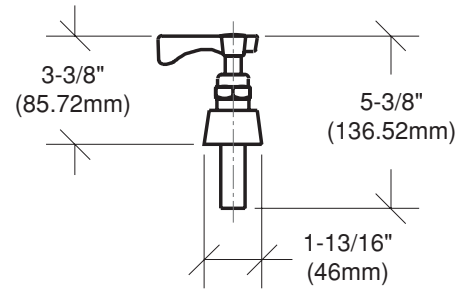

# 8" Center Deck Mount Faucet

Model: \_\_\_\_\_

Item #: \_\_\_\_\_ Quantity: \_\_\_\_\_

Project: \_\_\_\_\_

Plumbing

### Gooseneck Spouts

MODEL NO.	A	B	C
15-506	6"	2 1/16"	5"
15-508	8"	2 1/2"	5"
15-510	10"	2 3/4"	5 1/4"
15-512	12"	3 1/4"	5 3/4"
15-514	14"	3 5/8"	6 1/8"
15-516	16"	4 5/8"	7 1/8"

MODEL NO.	D	E	F
15-525	3 1/2"	5 7/8"	8 1/2"
15-501	6"	6"	10"
15-502	8 1/2"	7 5/8"	13"

### FEATURES:

- 1/4" TURN HIGH PERFORMANCE CERAMIC CARTRIDGE WITH BUILT IN BACK FLOW PREVENTORS
- HEAVY DUTY SOLID BRASS SPOUT WITH DOUBLE O-RING CONSTRUCTION WITH REINFORCED SHOULDER FOR DURABILITY
- HIGH PRECISION MACHINING AND POLISHED NICKEL CHROMIUM FINISH
- COLOR CODED HANDLES
- OPTIONAL WRIST HANDLES AVAILABLE
- FULL REPLACEMENT PARTS AVAILABLE
- 1 YEAR WARRANTY

### SPECS:

- 8" ON CENTER DECK MOUNT WITH 1/2" NPT MALE INLETS
- ROUGH IN: TWO 7/8" ROUND HOLES ON 8" CENTERS
- TEMP RANGE: 40°F TO 180°F
- SHIPPING WEIGHT: 5 LBS

Approved By: \_\_\_\_\_

Due to our commitment to continued product improvement, specifications are subject to change without notice.