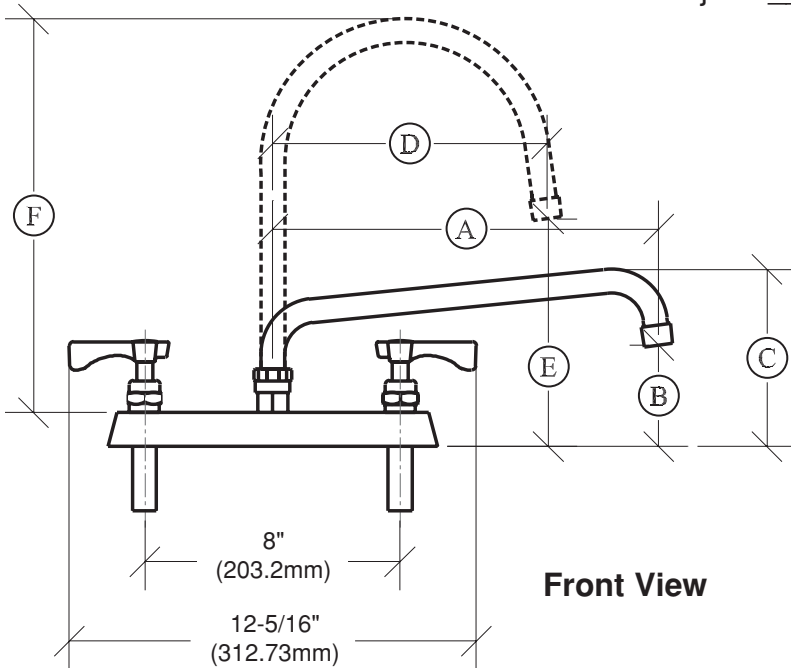

# 8" Center Deck Mount Faucet

Model: \_\_\_\_\_

Item #: \_\_\_\_\_ Quantity: \_\_\_\_\_

Project: \_\_\_\_\_

Plumbing

### Gooseneck Spouts

MODEL NO.	A	B	C
15-506	6"	2 1/16"	5"
15-508	8"	2 1/2"	5"
15-510	10"	2 3/4"	5 1/4"
15-512	12"	3 1/4"	5 3/4"
15-514	14"	3 5/8"	6 1/8"
15-516	16"	4 5/8"	7 1/8"

MODEL NO.	D	E	F
15-525	3 1/2"	5 7/8"	8 1/2"
15-501	6"	6"	10"
15-502	8 1/2"	7 5/8"	13"

### FEATURES:

- 1/4" TURN HIGH PERFORMANCE CERAMIC CARTRIDGE WITH BUILT IN BACK FLOW PREVENTORS
- HEAVY DUTY SOLID BRASS SPOUT WITH DOUBLE O-RING CONSTRUCTION WITH REINFORCED SHOULDER FOR DURABILITY
- HIGH PRECISION MACHINING AND POLISHED NICKEL CHROMIUM FINISH
- COLOR CODED HANDLES
- OPTIONAL WRIST HANDLES AVAILABLE
- FULL REPLACEMENT PARTS AVAILABLE
- 1 YEAR WARRANTY

### SPECS:

- 8" ON CENTER DECK MOUNT WITH 1/2" NPT MALE INLETS
- ROUGH IN: TWO 7/8" ROUND HOLES ON 8" CENTERS
- TEMP RANGE: 40°F TO 180°F
- SHIPPING WEIGHT: 5 LBS

Approved By: \_\_\_\_\_

Due to our commitment to continued product improvement, specifications are subject to change without notice.