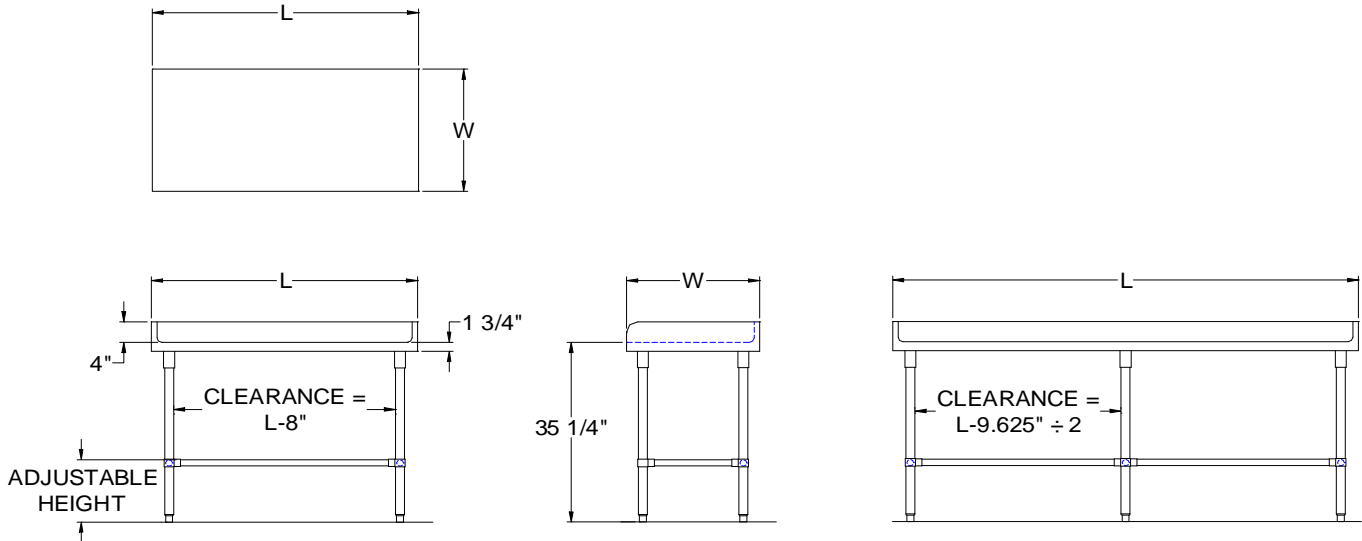

MATERIAL:

- Top: Laminated Hard Rock Maple
- Bracing: 1 1/4" Round O.D. 18 gauge tubular galvanized steel
- Legs: 16 gauge Galvanized Steel
- Gussets: Galvanized Steel
- Feet: 1" adjustable galvanized bullet feet

DETAILED SPECIFICATIONS

All units ship unassembled for reduced shipping cost.
 Units 7 ft. and larger are furnished with six legs.
 All dimensions are typical.
 Tolerance +/- .500".

1-3/4" MAPLE TOP & GALVANIZED BASE

L	24" WIDE	WT.	30" WIDE	WT.	36" WIDE	WT.
48	DNB01	113	DNB07	132	DNB13	151
60	DNB02	132	DNB08	155	DNB14	179
72	DNB03	151	DNB09	178	DNB15	204
84	DNB04	169	DNB10	201	DNB16	231
96	DNB05	189	DNB11	224	DNB17	257
108	DNB05A	213	DNB11A	252	DNB17A	288
120	DNB06	237	DNB12	279	DNB18	319