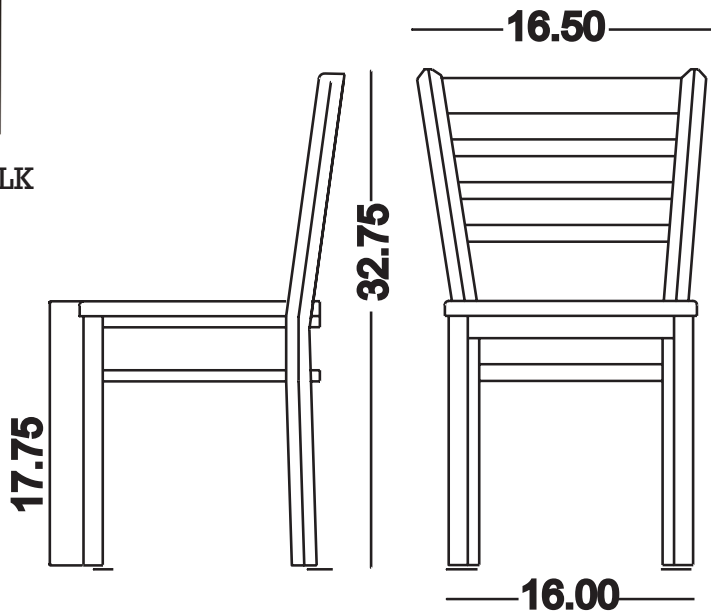

255 Welter Drive
 Monticello, IA 52310
 Phone: (877) 465-4344
 Fax: (877) 465-4042

www.oakstreetmfg.com

LADDERBACK SOLID WOOD DINING CHAIR: WC101

WC101NT-BLK

WC101MH

WC101WA-BLK

WC101BLK

- Solid European beech
- Available in Natural, Mahogany, Walnut or Black finish (*black finish not available from California warehouse*)
- Bolt through design eliminates common problems associated with traditional wood fastening systems
- Non-marring poly glides
- Seat ships unattached - *simple seat attachment is required*
- Vinyl seat options: Black, Buckskin, Espresso, Red and Wine
- Solid beech wood seat options: Natural, Mahogany, Walnut and Black
- Custom vinyl seat available for upcharge
- Dining chair weight: 15 lbs.
- F.O.B. Monticello, Iowa and Rancho Cucamonga, California

WC101NT	Natural Wood Seat
WC101MH	Mahogany Wood Seat
WC101WA	Walnut Wood Seat
WC101BLK	Black Wood Seat

WOOD SEAT DIMENSIONS:
 17" deep x 18" wide x 1" thick

VINYL SEAT DIMENSIONS:
 17" deep x 18" wide x 1-1/2" thick

LADDERBACK SOLID WOOD DINING CHAIR: WC101