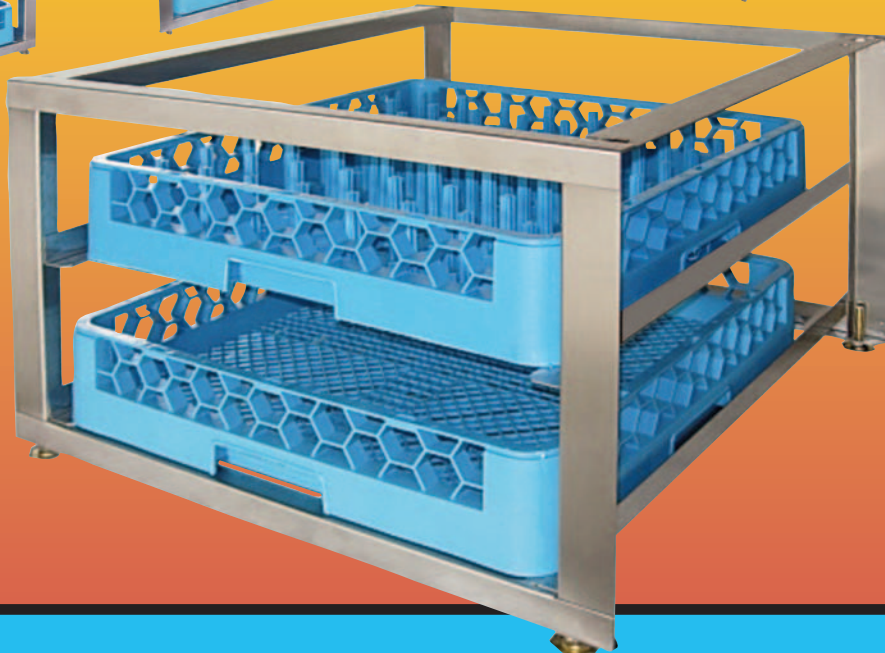

UNIVERSAL PEDESTAL

MODEL UC60e

MODEL UC50e

MODEL 180UC/181GW

MODEL UC65e

MODEL L-1X16/L-1X

UNIVERSAL PEDESTAL

Undercounter Dishmachine Pedestal P/N 03702.00

The pedestal has a storage feature for spare dishracks, with the ability to store two empty dishracks beneath the machine. The pedestal has been engineered to mount to CMA undercounter Models L-1X, L-1X16, 180-UC/181-GW, UC50e, UC60e and UC65e, and is equipped with leveling legs for final adjustment. The unit is small and light enough to ship UPS. (Call for pricing.)