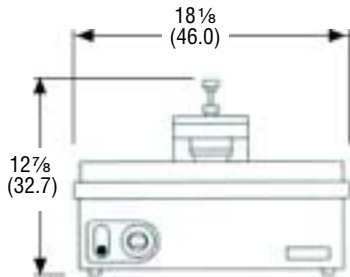

DIMENSIONS

□ Dimensions shown in inches (cm).

40791, 40792, 40789 & 40790
Front and Side Views

40791, 40792, 40789 & 40790
Top View

40793 Front and Side Views

40793 Top View

SPECIFICATIONS

Item	Cooking Surface		Watts	Volts	Amps	Plug
	Width	Length				
40791	13 ⁵ / ₁₆ (33.8)	12 ³ / ₁₆ (31)	1800	120	15	5-15P
40792	13 ⁵ / ₁₆ (33.8)	12 ³ / ₁₆ (31)	1800	120	15	5-15P
40793	17 ⁷ / ₁₆ (44.3)	15 ⁵ / ₈ (39.7)	1800	120	15	5-15P
40789	13 ⁵ / ₁₆ (33.8)	12 ³ / ₁₆ (31)	1800	120	15	5-15P
40790	13 ⁵ / ₁₆ (33.8)	12 ³ / ₁₆ (31)	1800	120	15	5-15P