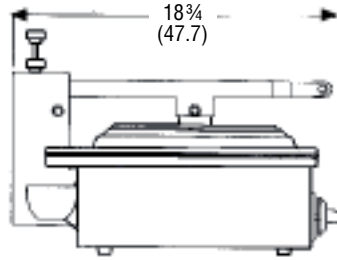

DIMENSIONS

□ Dimensions shown in inches (cm).

40791, 40792, 40789 & 40790
Front and Side Views

40791, 40792, 40789 & 40790
Top View

40793 Front and Side Views

40793 Top View

SPECIFICATIONS

Item	Cooking Surface		Watts	Volts	Amps	Plug
	Width	Length				
40791	13 ⁵ / ₁₆ (33.8)	12 ³ / ₁₆ (31)	1800	120	15	5-15P
40792	13 ⁵ / ₁₆ (33.8)	12 ³ / ₁₆ (31)	1800	120	15	5-15P
40793	17 ⁷ / ₁₆ (44.3)	15 ⁵ / ₈ (39.7)	1800	120	15	5-15P
40789	13 ⁵ / ₁₆ (33.8)	12 ³ / ₁₆ (31)	1800	120	15	5-15P
40790	13 ⁵ / ₁₆ (33.8)	12 ³ / ₁₆ (31)	1800	120	15	5-15P