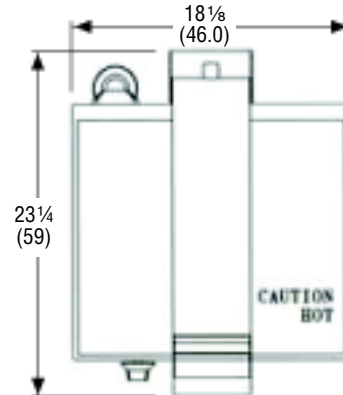

DIMENSIONS

□ Dimensions shown in inches (cm).

40791, 40792, 40789 & 40790
Front and Side Views

40791, 40792, 40789 & 40790
Top View

40793 Front and Side Views

40793 Top View

SPECIFICATIONS

Item	Cooking Surface		Watts	Volts	Amps	Plug
	Width	Length				
40791	13 ⁵ / ₁₆ (33.8)	12 ³ / ₁₆ (31)	1800	120	15	5-15P
40792	13 ⁵ / ₁₆ (33.8)	12 ³ / ₁₆ (31)	1800	120	15	5-15P
40793	17 ⁷ / ₁₆ (44.3)	15 ⁵ / ₈ (39.7)	1800	120	15	5-15P
40789	13 ⁵ / ₁₆ (33.8)	12 ³ / ₁₆ (31)	1800	120	15	5-15P
40790	13 ⁵ / ₁₆ (33.8)	12 ³ / ₁₆ (31)	1800	120	15	5-15P