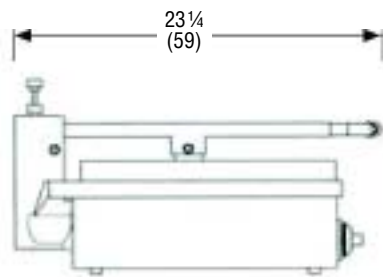

DIMENSIONS

□ Dimensions shown in inches (cm).

40791, 40792, 40789 & 40790
Front and Side Views

40791, 40792, 40789 & 40790
Top View

40793 Front and Side Views

40793 Top View

SPECIFICATIONS

Item	Cooking Surface		Watts	Volts	Amps	Plug
	Width	Length				
40791	13 ⁵ / ₁₆ (33.8)	12 ³ / ₁₆ (31)	1800	120	15	5-15P
40792	13 ⁵ / ₁₆ (33.8)	12 ³ / ₁₆ (31)	1800	120	15	5-15P
40793	17 ⁷ / ₁₆ (44.3)	15 ⁵ / ₈ (39.7)	1800	120	15	5-15P
40789	13 ⁵ / ₁₆ (33.8)	12 ³ / ₁₆ (31)	1800	120	15	5-15P
40790	13 ⁵ / ₁₆ (33.8)	12 ³ / ₁₆ (31)	1800	120	15	5-15P