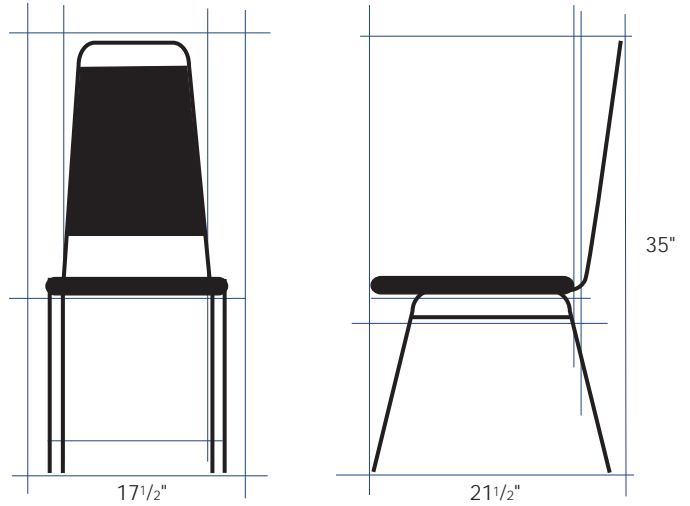

1 1/2" Square Stack Chair

CHAIR - #CH111

Quick Ship

Metal Frame Chair
Upholstered Seat
Upholstered Back

- 1** *These chairs feature a vinyl, high density foam padded seat.*
- 2** *The Black frame is made from 18 gauge 13/16" tubular steel.*
- 3** *Baked-on powder coat frame finish.*

WWW.EUKYA.COM
1-866-934-9448

**1 1/2" Square Stack Chair
CH111**

Standard Finish:

Quick Strip Gloss Black

Custom Finishes:

Black Wrinkle
Raven Black Smooth
Raven Black Texture
Gold Vein
Copper Vein
Silver Vein