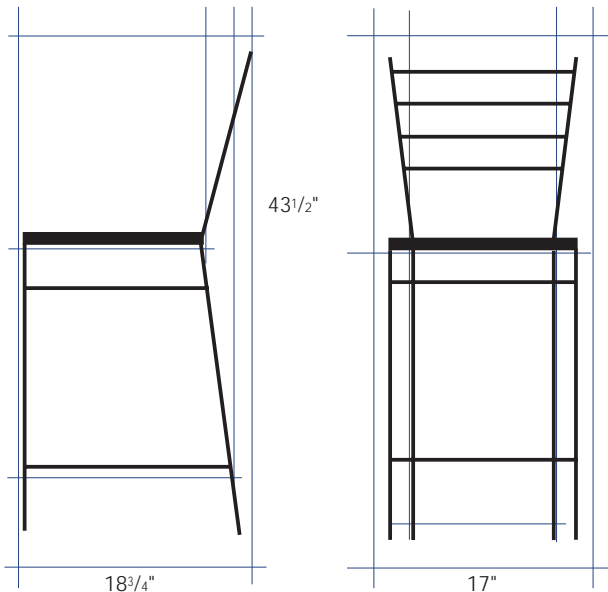

Custom Vinyl:

- American Beauty
- Burgundy
- Tea Rose
- Coffee Cream
- Brown
- Royal Blue
- Emerald
- Forest Green
- Green Fanfare
- Independence 2
- Seal Skin