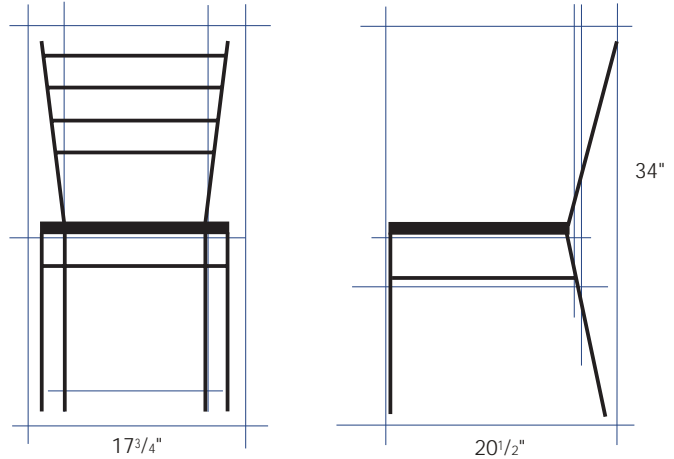

**Wood Deluxe Ladderback Chair
CH611**

Standard Finishes:

- *Quick Ship* Natural
- *Quick Ship* Cherry
- *Quick Ship* Mahogany
- *Quick Ship* Walnut

Custom Finishes:

- Oak
- Wild Cherry
- Red Cherry
- Black

Standard Vinyl:

- *Quick Ship* Black

Custom Vinyl:

- American Beauty
- Burgundy
- Tea Rose
- Coffee Cream
- Brown
- Royal Blue
- Emerald
- Forest Green
- Green Fanfare
- Independence 2
- Seal Skin

**Wood Deluxe Ladderback Stool
BS611**