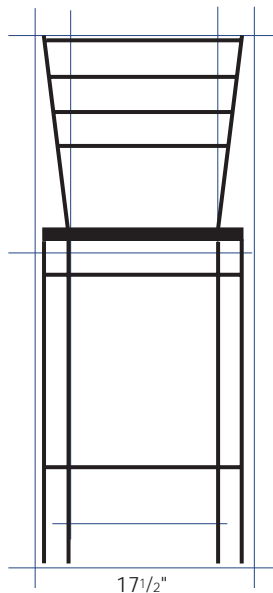

Standard Vinyl: **Custom Vinyl:**

Quick Ship Black

- American Beauty
- Burgundy
- Tea Rose
- Coffee Cream
- Brown
- Royal Blue
- Emerald
- Forest Green
- Green Fanfare
- Independence 2
- Seal Skin