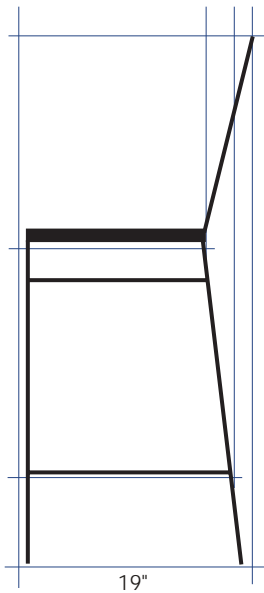

Standard Vinyl: **Custom Vinyl:**

Quick Ship Black

- American Beauty
- Burgundy
- Tea Rose
- Coffee Cream
- Brown
- Royal Blue
- Emerald
- Forest Green
- Green Fanfare
- Independence 2
- Seal Skin