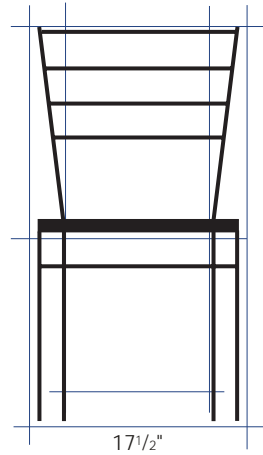

**Metal Ladderback Chair
CH216**

Standard Finish: **Custom Finishes:**

Quick Ship Black Wrinkle

- Gloss Black
- Raven Black Smooth
- Raven Black Texture
- Gold Vein
- Copper Vein
- Silver Vein
- Ornamental Bronze
- Mosstech
- Sun Gold
- Sports Silver

Standard Vinyl: **Custom Vinyl:**

Quick Ship Black

- American Beauty
- Burgundy
- Tea Rose
- Coffee Cream
- Brown
- Royal Blue
- Emerald
- Forest Green
- Green Fanfare
- Independence 2
- Seal Skin

**Metal Ladderback Stool
BS216**