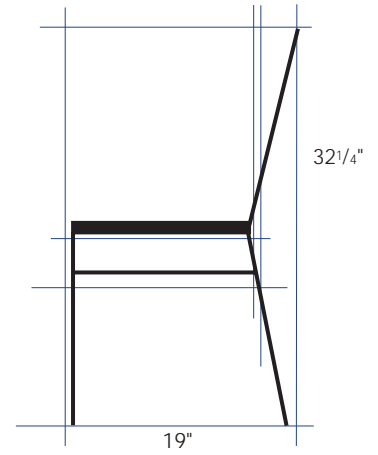

**Metal Ladderback Chair
CH216**

Standard Finish: **Custom Finishes:**

Quick Ship Black Wrinkle

- Gloss Black
- Raven Black Smooth
- Raven Black Texture
- Gold Vein
- Copper Vein
- Silver Vein
- Ornamental Bronze
- Mosstech
- Sun Gold
- Sports Silver

Standard Vinyl: **Custom Vinyl:**

Quick Ship Black

- American Beauty
- Burgundy
- Tea Rose
- Coffee Cream
- Brown
- Royal Blue
- Emerald
- Forest Green
- Green Fanfare
- Independence 2
- Seal Skin

**Metal Ladderback Stool
BS216**