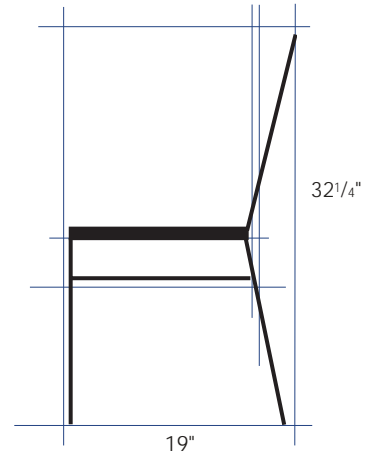

**Metal Crossback Chair
CH210**

Standard Finish:
Quick Ship Black Wrinkle

Custom Finishes:

- Gloss Black
- Raven Black Smooth
- Raven Black Texture
- Gold Vein
- Copper Vein
- Silver Vein
- Ornamental Bronze
- Mosstech
- Sun Gold
- Sports Silver

Standard Vinyl:
Quick Ship Black

Custom Vinyl:

- American Beauty
- Burgundy
- Tea Rose
- Coffee Cream
- Brown
- Royal Blue
- Emerald
- Forest Green
- Green Fanfare
- Independence 2
- Seal Skin

**Metal Crossback Stool
BS210**