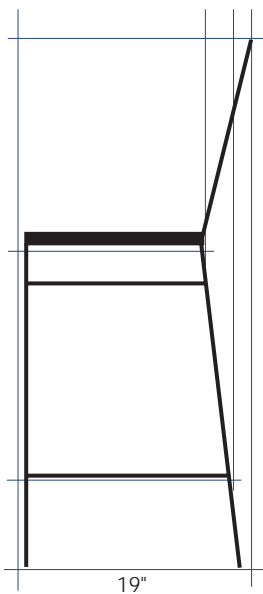

Standard Vinyl:
Quick Ship Black

Custom Vinyl:

- American Beauty
- Burgundy
- Tea Rose
- Coffee Cream
- Brown
- Royal Blue
- Emerald
- Forest Green
- Green Fanfare
- Independence 2
- Seal Skin