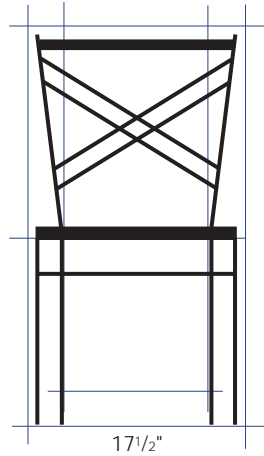

**Metal Crossback Chair
CH210**

Standard Finish:
Quick Ship Black Wrinkle

Custom Finishes:

- Gloss Black
- Raven Black Smooth
- Raven Black Texture
- Gold Vein
- Copper Vein
- Silver Vein
- Ornamental Bronze
- Mosstech
- Sun Gold
- Sports Silver

Standard Vinyl:
Quick Ship Black

Custom Vinyl:

- American Beauty
- Burgundy
- Tea Rose
- Coffee Cream
- Brown
- Royal Blue
- Emerald
- Forest Green
- Green Fanfare
- Independence 2
- Seal Skin

**Metal Crossback Stool
BS210**