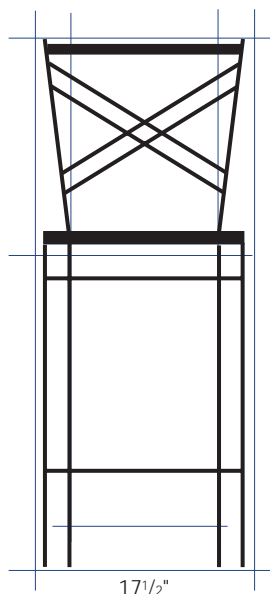

Standard Vinyl:
Quick Ship Black

Custom Vinyl:

- American Beauty
- Burgundy
- Tea Rose
- Coffee Cream
- Brown
- Royal Blue
- Emerald
- Forest Green
- Green Fanfare
- Independence 2
- Seal Skin