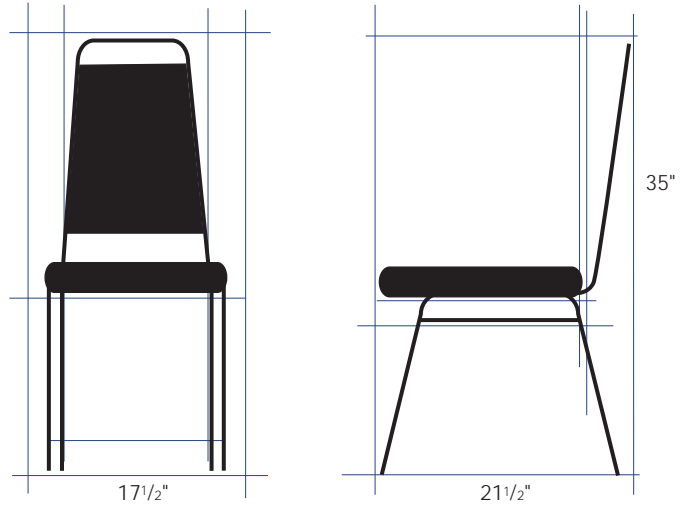

2 1/2" Square Stack Chair

CHAIR - #CH122

Quick Ship

Metal Frame Chair
Upholstered Seat
Upholstered Back

- 1** *These chairs feature a vinyl, high density foam padded seat.*
- 2** *The Black frame is made from 18 gauge 13/16" tubular steel.*
- 3** *Baked-on powder coat frame finish.*

WWW.EUKYA.COM
1-866-934-9448

**2 1/2" Square Stack Chair
CH122**

Standard Finish:

Quick Ship Gloss Black

Custom Finishes:

Black Wrinkle
Raven Black Smooth
Raven Black Texture
Gold Vein
Copper Vein
Silver Vein